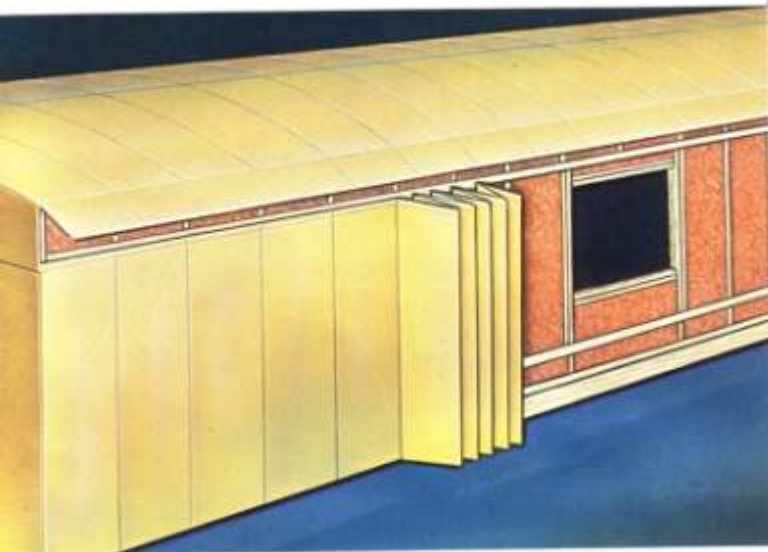

“Our business was built on providing quality housing. That’s why every home we sell includes Fome-Cor sheathing – or we don’t sell the home.”

Fome-Cor® Sheathing Board unfolds accordion-style from continuous sheets, providing almost seamless all-weather protection for walls and roofs. Subroof overlaps the sidewall assuring a tight weather-wrap.

Window and door openings are cut out after Fome-Cor is installed — creating a tight seal right up to the edge of each opening.

Fome-Cor reduces air infiltration as much as 90% compared to homes with no infiltration protection. Cuts fuel bills up to \$10.00 a month. Fome-Cor is also waterproof, reduces condensation problems, deadens sound and provides a substantial backing for roof and sidewall.